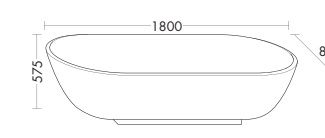

Crono rectangular

Crono flexible

Crono Oval

Crono Oval without top ledge

Senza

Camia

Diva

burgbad WCs and bidets allow for various possible designs: their design picks up on that of burgbad furniture to create an overall harmonious look. WCs and bidets, whose geometry contrasts with that of the bathroom furniture, set interesting new trends.

Ceramic wall hung WC

Ceramic wall hung WC

Bathtubs

MWAA180 + SEAI180

MWAD190/MWAE190

SEAO180/SEAJ190

MWAN180

MWAP180