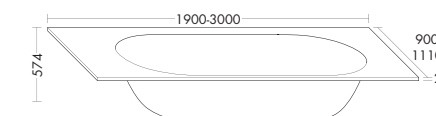

Crono rectangular

Crono flexible

Crono Oval

Crono Oval without top ledge

Senza

Camia

Diva

burgbad WCs and bidets allow for various possible designs: their design picks up on that of burgbad furniture to create an overall harmonious look. WCs and bidets, whose geometry contrasts with that of the bathroom furniture, set interesting new trends.

Ceramic wall hung WC

Ceramic wall hung WC

Bathtubs

MWAA180 + SEAI180

MWAD190/MWAE190

SEAO180/SEAJ190

MWAN180

MWAP180