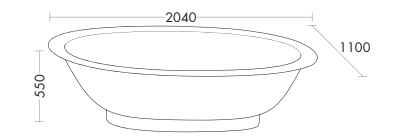

SEAA204

WCs