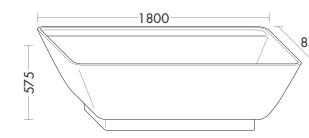

Crono rectangular

Crono flexible

Crono Oval

Crono Oval without top ledge

Senza

Camia

Diva

burgbad WCs and bidets allow for various possible designs: their design picks up on that of burgbad furniture to create an overall harmonious look. WCs and bidets, whose geometry contrasts with that of the bathroom furniture, set interesting new trends.

Ceramic wall hung WC

Ceramic wall hung WC

Bathtubs

MWAA180 + SEAI180

MWAD190/MWAE190

SEAO180/SEAJ190

MWAN180

MWAP180