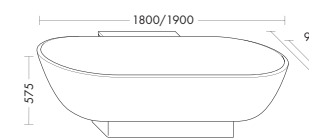

Crono rectangular

Crono flexible

Crono Oval

Crono Oval without top ledge

Senza

Camia

Diva

burgbad WCs and bidets allow for various possible designs: their design picks up on that of burgbad furniture to create an overall harmonious look. WCs and bidets, whose geometry contrasts with that of the bathroom furniture, set interesting new trends.

Ceramic wall hung WC

Ceramic wall hung WC

Bathtubs

MWAA180 + SEAI180

MWAD190/MWAE190

SEAO180/SEAJ190

MWAN180

MWAP180