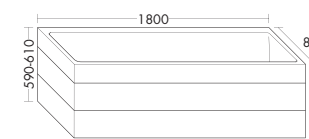

Bathtubs

MWAA180 + SEAI180