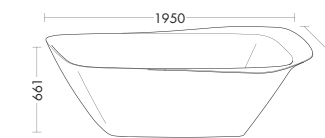

Crono rectangular

Crono flexible

Crono Oval

Crono Oval without top ledge

Senza

Camia

Diva

burgbad WCs and bidets allow for various possible designs: their design picks up on that of burgbad furniture to create an overall harmonious look. WCs and bidets, whose geometry contrasts with that of the bathroom furniture, set interesting new trends.

Ceramic wall hung WC

Ceramic wall hung WC

Bathtubs

MWAA180 + SEAI180

MWAD190/MWAE190

SEAO180/SEAJ190

MWAN180

MWAP180