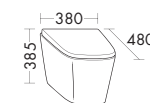

WCs

SEMLO38