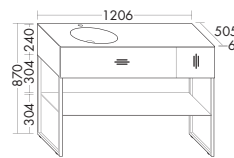

Product overview

Coco mediates charmingly between two worlds: Calm, clear and reduced; but as well individual, highly design orientated and functional.

Mirror cabinets with indirect LED-illumination of wall and washbasin

Mirror cabinets with indirect LED-illumination of wall and washbasin

Mineral cast washbasins incl. vanity unit

SFHQ120

Tall units / Towel rail rack / Bench

Fronts

Lacquered front high gloss / Lacquered front matt | Carcass exterior: lacquered

Real wood veneer | Carcass exterior: veneer

Handles