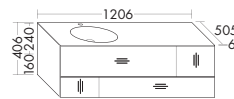

Product overview

Coco mediates charmingly between two worlds: Calm, clear and reduced; but as well individual, highly design orientated and functional.

Mirror cabinets with indirect LED-illumination of wall and washbasin

Mirror cabinets with indirect LED-illumination of wall and washbasin

Mineral cast washbasins incl. vanity unit

SFHR120

Tall units / Towel rail rack / Bench

Fronts

Lacquered front high gloss / Lacquered front matt | Carcass exterior: lacquered

Real wood veneer | Carcass exterior: veneer

Handles