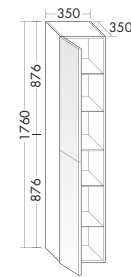

- 1 Tall unit HSIU035 / 176x35x35 cm
- 2 Mirror incl. LED-light
SIHX070 / 70x4x70 cm
- 3 Mineral cast washbasin incl. vanity unit
SFHQ060 / 87x50.5x60.6 cm
- 4 Towel rail HHAG001 / 2x45x7.5 cm
- 5 Bench BANB070 / 34x35x70 cm

SFHR120

SFHR150

Tall units / Towel rail rack / Bench

HSIU035

HSIW035

HHRE001

BANB070

Fronts