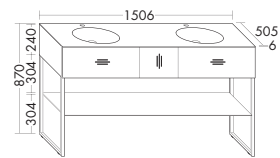

Product overview

Coco mediates charmingly between two worlds: Calm, clear and reduced; but as well individual, highly design orientated and functional.

Mirror cabinets with indirect LED-illumination of wall and washbasin

Mirror cabinets with indirect LED-illumination of wall and washbasin

Mineral cast washbasins incl. vanity unit

SFHQ150

Tall units / Towel rail rack / Bench

Fronts

Lacquered front high gloss / Lacquered front matt | Carcass exterior: lacquered

Real wood veneer | Carcass exterior: veneer

Handles