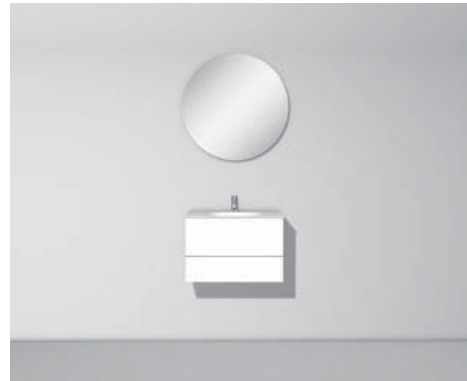

Design that implements aesthetics and functionality equally: the mirror cabinet and the bathroom sink ensemble dominate the interplay of shapes in virtuoso style. The bathroom sink with a clearly accentuated basin depression impresses visually and with a lot of storage space. Thanks to thin material thicknesses, the bathroom sink and the floor unit are a perfect unit: strong and light at the same time.

Product overview

Coco mediates charmingly between two worlds: Calm, clear and reduced; but as well individual, highly design orientated and functional.

Illuminated mirror, mineral cast washbasin incl. vanity unit

Mirror cabinet, mineral cast washbasin incl. vanity unit, towel rail rack

Illuminated mirror, mineral cast washbasin incl. vanity unit, bench

Mirror cabinets with indirect LED-illumination of wall and washbasin