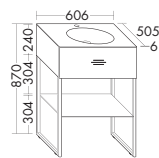

Mineral cast washbasins incl. vanity unit

SFHQ060