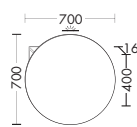

Mirror cabinets with indirect LED-illumination of wall and washbasin

SPIKO70