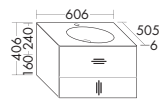

Product overview

Coco mediates charmingly between two worlds: Calm, clear and reduced; but as well individual, highly design orientated and functional.

Mirror cabinets with indirect LED-illumination of wall and washbasin

Mirror cabinets with indirect LED-illumination of wall and washbasin

Mineral cast washbasins incl. vanity unit

SFHR060

Tall units / Towel rail rack / Bench

Fronts

Lacquered front high gloss / Lacquered front matt | Carcass exterior: lacquered

Real wood veneer | Carcass exterior: veneer

Handles