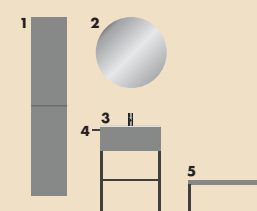

- 1 Tall unit HSIU035 / 176x35x35 cm
- 2 Mirror incl. LED-light
SIHX070 / 70x4x70 cm
- 3 Mineral cast washbasin incl. vanity unit
SFHQ060 / 87x50.5x60.6 cm
- 4 Towel rail HHAG001 / 2x45x7.5 cm
- 5 Bench BANB070 / 34x35x70 cm