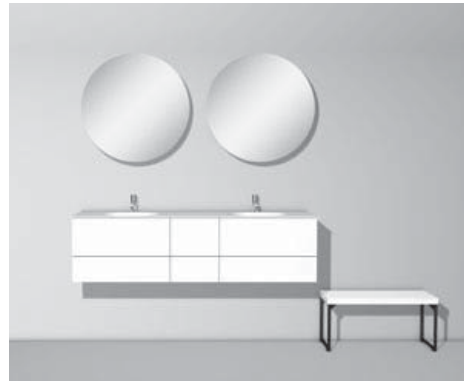

Design that implements aesthetics and functionality equally: the mirror cabinet and the bathroom sink ensemble dominate the interplay of shapes in virtuoso style. The bathroom sink with a clearly accentuated basin depression impresses visually and with a lot of storage space. Thanks to thin material thicknesses, the bathroom sink and the floor unit are a perfect unit: strong and light at the same time.

When it comes to the bathroom accessories, too, an interplay of geometric shapes – here with white vases in a matt look – enlivens every bathroom.

Coco solves the storage space question masterfully. Whether open, closed, wall-hanging or standing storage surfaces – there is a perfect, attractive solution for all requirements. This is also ensured by the rounded, black profile strips at the base and the complementary aids, such as the elegant hand towel holder or the inviting storage bench.

Product overview

Coco mediates charmingly between two worlds: Calm, clear and reduced; but as well individual, highly design orientated and functional.

Illuminated mirror, mineral cast washbasin incl. vanity unit

Mirror cabinet, mineral cast washbasin incl. vanity unit, towel rail rack

Illuminated mirror, mineral cast washbasin incl. vanity unit, bench

Mirror cabinets with indirect LED-illumination of wall and washbasin