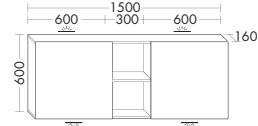

Product overview

Coco mediates charmingly between two worlds: Calm, clear and reduced; but as well individual, highly design orientated and functional.

Mirror cabinets with indirect LED-illumination of wall and washbasin

SPIL150

Mirror cabinets with indirect LED-illumination of wall and washbasin

Mineral cast washbasins incl. vanity unit

Tall units / Towel rail rack / Bench

Fronts

Lacquered front high gloss / Lacquered front matt | Carcass exterior: lacquered

Real wood veneer | Carcass exterior: veneer

Handles