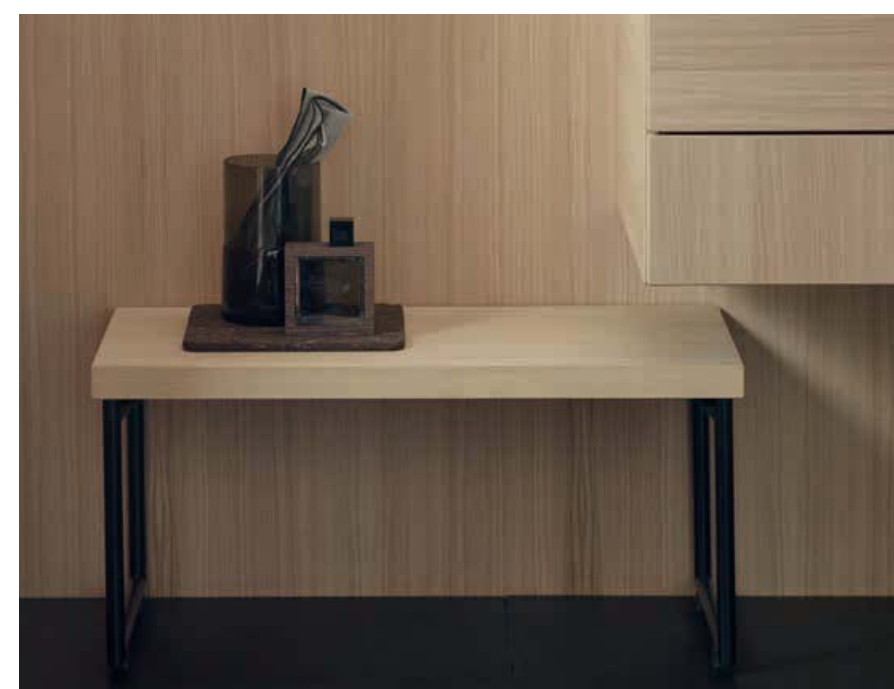

Coco achieves visual clarity with finesse with purposefully playful accents on surfaces, fronts and veneer grain. The fronts are available in a high-gloss paint or matt paint look as well as in a naturally soft seeming veneer. And here, the consciously contrastively arranged grain on the drawers delivers a charming style statement with a wink.