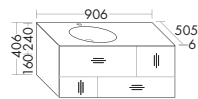

Product overview

Coco mediates charmingly between two worlds: Calm, clear and reduced; but as well individual, highly design orientated and functional.

Mirror cabinets with indirect LED-illumination of wall and washbasin

Mirror cabinets with indirect LED-illumination of wall and washbasin

Mineral cast washbasins incl. vanity unit

SFHR090

Tall units / Towel rail rack / Bench

Fronts

Lacquered front high gloss / Lacquered front matt | Carcass exterior: lacquered

Real wood veneer | Carcass exterior: veneer

Handles