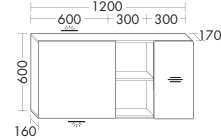

Product overview

Coco mediates charmingly between two worlds: Calm, clear and reduced; but as well individual, highly design orientated and functional.

Mirror cabinets with indirect LED-illumination of wall and washbasin

SPIL120

Mirror cabinets with indirect LED-illumination of wall and washbasin

Mineral cast washbasins incl. vanity unit

Tall units / Towel rail rack / Bench

Fronts

Lacquered front high gloss / Lacquered front matt | Carcass exterior: lacquered

Real wood veneer | Carcass exterior: veneer

Handles