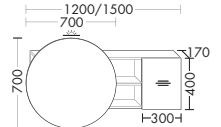

SPIK120/150