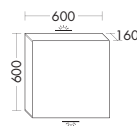

Mirror cabinets with indirect LED-illumination of wall and washbasin

SPILO60