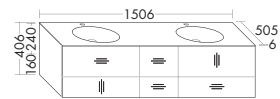

Product overview

Coco mediates charmingly between two worlds: Calm, clear and reduced; but as well individual, highly design orientated and functional.

Mirror cabinets with indirect LED-illumination of wall and washbasin

Mirror cabinets with indirect LED-illumination of wall and washbasin

Mineral cast washbasins incl. vanity unit

SFHR150

Tall units / Towel rail rack / Bench

Fronts

Lacquered front high gloss / Lacquered front matt | Carcass exterior: lacquered

Real wood veneer | Carcass exterior: veneer

Handles