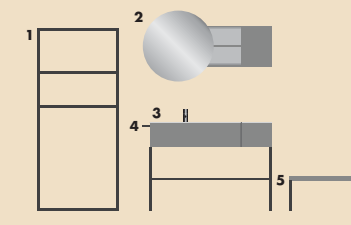

- 1 Towel rack HHRE001 / 180x2x80 cm
 - 2 Mirror cabinet incl. LED-light SPIK120 / 70x17x120 cm
 - 3 Mineral cast washbasin incl. vanity unit SFHQ120 / 87x50.5x120.6 cm
 - 4 Towel rail HHAG001 / 2x45x7.5 cm
 - 5 Bench BANB070 / 34x35x70 cm
- (Dimensions: height x depth x width)
 Front: Dark grey matt no. F2842 / Tip on-technique G0126

Design that implements aesthetics and functionality equally: the mirror cabinet and the bathroom sink ensemble dominate the interplay of shapes in virtuoso style. The bathroom sink with a clearly accentuated basin depression impresses visually and with a lot of storage space. Thanks to thin material thicknesses, the bathroom sink and the floor unit are a perfect unit: strong and light at the same time.

- 1 2 3 4 5
- 1 Towel rail rack HHRE001 / 180x2x80 cm
 - 2 Tall unit HSIU035 / 176x35x35 cm
 - 3 Mirror incl. LED-light SIHX070 / 70x4x70 cm
 - 4 Mineral cast washbasin incl. vanity unit SFHRO60 / 40.6x50.5x60.6 cm
 - 5 Towel rail HHAG001 / 2x45x7.5 cm
- (Dimensions: height x depth x width)
- Front: Walnut cognac no. F2855 / Tip on-technique G0126

- 1 Tall unit HSIU035 / 176x35x35 cm
- 2 Mirror incl. LED-light
SIHX070 / 70x4x70 cm
- 3 Mineral cast washbasin incl. vanity unit
SFHQ060 / 87x50.5x60.6 cm
- 4 Towel rail HHAG001 / 2x45x7.5 cm
- 5 Bench BANB070 / 34x35x70 cm