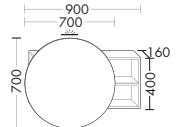

Product overview

Coco mediates charmingly between two worlds: Calm, clear and reduced; but as well individual, highly design orientated and functional.

Mirror cabinets with indirect LED-illumination of wall and washbasin

Mirror cabinets with indirect LED-illumination of wall and washbasin

SPIKO90

Mineral cast washbasins incl. vanity unit

Tall units / Towel rail rack / Bench

Fronts

Lacquered front high gloss / Lacquered front matt | Carcass exterior: lacquered

Real wood veneer | Carcass exterior: veneer

Handles