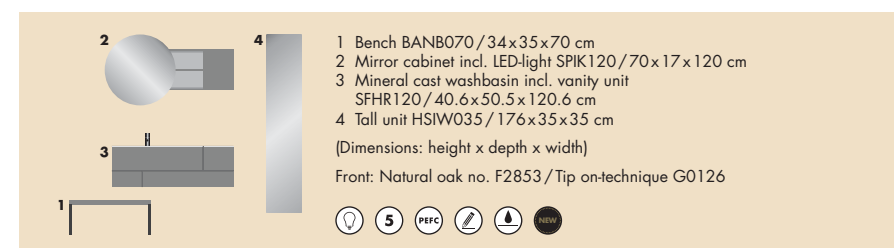

Coco achieves visual clarity with finesse with purposefully playful accents on surfaces, fronts and veneer grain. The fronts are available in a high-gloss paint or matt paint look as well as in a naturally soft seeming veneer. And here, the consciously contrastively arranged grain on the drawers delivers a charming style statement with a wink.