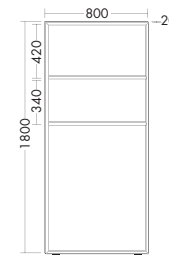

- 1 Towel rack HHRE001 / 180x2x80 cm
 - 2 Mirror cabinet incl. LED-light SPIK120 / 70x17x120 cm
 - 3 Mineral cast washbasin incl. vanity unit SFHQ120 / 87x50.5x120.6 cm
 - 4 Towel rail HHAG001 / 2x45x7.5 cm
 - 5 Bench BANB070 / 34x35x70 cm
- (Dimensions: height x depth x width)
 Front: Dark grey matt no. F2842 / Tip on-technique G0126

- 1 2 3 4 5
- 1 Towel rail rack HHRE001 / 180x2x80 cm
 - 2 Tall unit HSIU035 / 176x35x35 cm
 - 3 Mirror incl. LED-light SIHX070 / 70x4x70 cm
 - 4 Mineral cast washbasin incl. vanity unit SFHRO60 / 40.6x50.5x60.6 cm
 - 5 Towel rail HHAG001 / 2x45x7.5 cm
- (Dimensions: height x depth x width)
- Front: Walnut cognac no. F2855 / Tip on-technique G0126

- 1 Tall unit HSIU035 / 176x35x35 cm
- 2 Mirror incl. LED-light
SIHX070 / 70x4x70 cm
- 3 Mineral cast washbasin incl. vanity unit
SFHQ060 / 87x50.5x60.6 cm
- 4 Towel rail HHAG001 / 2x45x7.5 cm
- 5 Bench BANB070 / 34x35x70 cm

SFHR120

SFHR150

Tall units / Towel rail rack / Bench

HSIU035

HSIW035

HHRE001

BANB070

Fronts