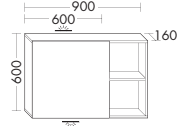

Product overview

Coco mediates charmingly between two worlds: Calm, clear and reduced; but as well individual, highly design orientated and functional.

Mirror cabinets with indirect LED-illumination of wall and washbasin

SPILO90

Mirror cabinets with indirect LED-illumination of wall and washbasin

Mineral cast washbasins incl. vanity unit

Tall units / Towel rail rack / Bench

Fronts

Lacquered front high gloss / Lacquered front matt | Carcass exterior: lacquered

Real wood veneer | Carcass exterior: veneer

Handles