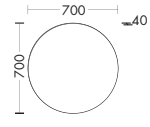

Product overview

Coco mediates charmingly between two worlds: Calm, clear and reduced; but as well individual, highly design orientated and functional.

Mirror cabinets with indirect LED-illumination of wall and washbasin

Mirror cabinets with indirect LED-illumination of wall and washbasin

SIHX070

Mineral cast washbasins incl. vanity unit

Tall units / Towel rail rack / Bench

Fronts

Lacquered front high gloss / Lacquered front matt | Carcass exterior: lacquered

Real wood veneer | Carcass exterior: veneer

Handles