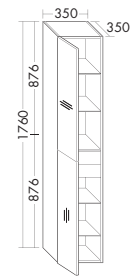

Tall units / Towel rail rack / Bench

HSIU035