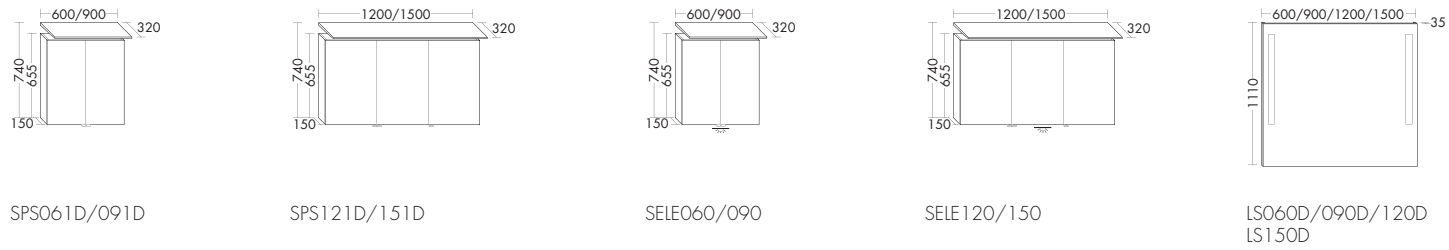

Mirror cabinets / Mirror cabinets incl. LED-lighting of washbasin / Illuminated mirror