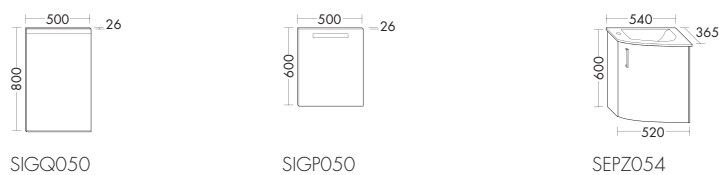

Guest bath

Illuminated mirror / Mineral cast washbasin incl. vanity unit