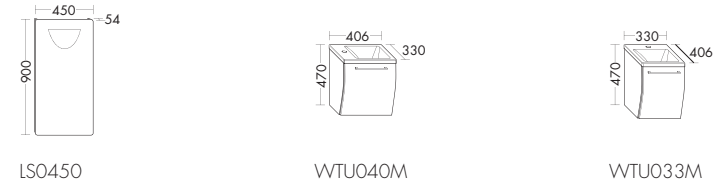

- 1  1 Mirror cabinet with LED-spots SPS091D / 74 x 32 x 90 cm
 - 2  2 Mineral cast washbasin incl. vanity unit WTU092A / 48.5 x 55 x 91.5 cm
- (Dimensions: height x depth x width)
- Front: White high gloss no. C40 / Bar handle Alu-gloss no. C14

- 1  1 Mirror cabinet with LED-light SEPY092 / 69.5 x 28.5 x 92 cm
 - 2  2 Mineral cast washbasin incl. vanity unit SEPZ096 / 48.5 x 54 x 96 cm
 - 3  3 Tall unit HSDL037 / 161 x 35 x 37 cm
- (Dimensions: height x depth x width)
- Front: White high gloss no. F1404 / Long line handle Chrome G0123

Cala 2.0 Mineral cast washbasin incl. vanity unit SEPZ054 / 60 x 36,5 x 54 cm, illuminated mirror SIGQ050 / 80 x 2,6 x 50 cm (Dimensions: height x depth x width)

Wow

EFFECT 1.0

Do you want to surprise your guests? With the arch shapes of the Cala 1.0 floor unit, you can. The solid rod handle also gives it added value that is both convenient and practical.

Illuminated mirror / Mineral cast washbasins incl. vanity unit

Fronts

Thermoformed front R3 | Carcass: Melamine

Handles

Cala is characterised by round, soft and feminine shapes. Exceptions, such as wall and mirrored cupboards, prove the rule. Wash stands with basin edges which curve inwards organically and thus make the basin appear much larger are characteristic of Cala. Just like the cupboards under the wash stand with the ergonomically concave fronts, providing additional leg room. This makes Cala attractive for rooms of all sizes – especially smaller ones.