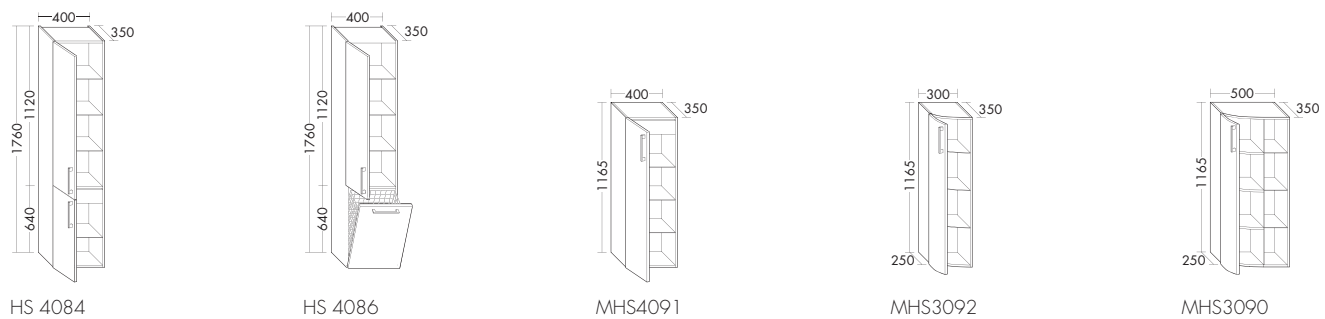

- 1  1 Mirror cabinet with LED-spots SPS091D / 74 x 32 x 90 cm
 - 2  2 Mineral cast washbasin incl. vanity unit WTU092A / 48.5 x 55 x 91.5 cm
- (Dimensions: height x depth x width)
- Front: White high gloss no. C40 / Bar handle Alu-gloss no. C14

Cala 2.0 Mineral cast washbasin incl. vanity unit SEPZ054 / 60 x 36,5 x 54 cm, illuminated mirror SIGQ050 / 80 x 2,6 x 50 cm (Dimensions: height x depth x width)

Wow

EFFECT 1.0

Do you want to surprise your guests? With the arch shapes of the Cala 1.0 floor unit, you can. The solid rod handle also gives it added value that is both convenient and practical.

Mirror cabinet, mineral cast washbasin incl. vanity, mid-height unit

Mirror cabinets / Mirror cabinets incl. LED-lighting of washbasin / Illuminated mirror

Mineral cast washbasins incl. vanity unit

Tall units / Mid-height units

Illuminated mirror / Mineral cast washbasins incl. vanity unit

Fronts

Thermoformed front R3 | Carcass: Melamine

Handles

Cala is characterised by round, soft and feminine shapes. Exceptions, such as wall and mirrored cupboards, prove the rule. Wash stands with basin edges which curve inwards organically and thus make the basin appear much larger are characteristic of Cala. Just like the cupboards under the wash stand with the ergonomically concave fronts, providing additional leg room. This makes Cala attractive for rooms of all sizes – especially smaller ones.