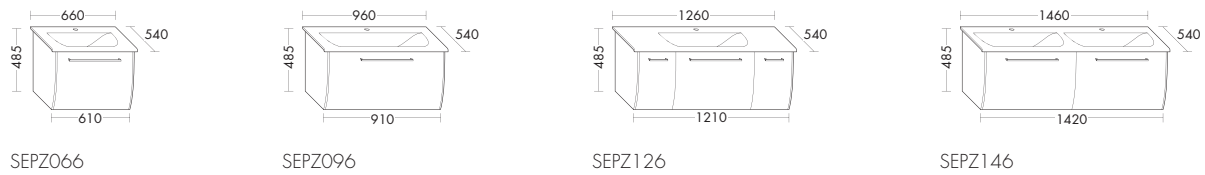

Mineral cast washbasins incl. vanity unit