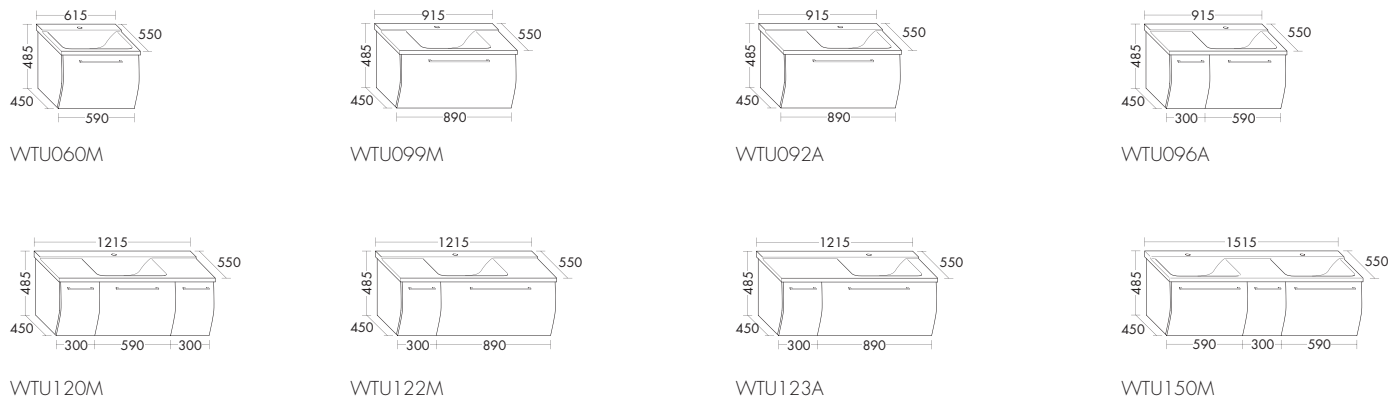

Mineral cast washbasins incl. vanity unit