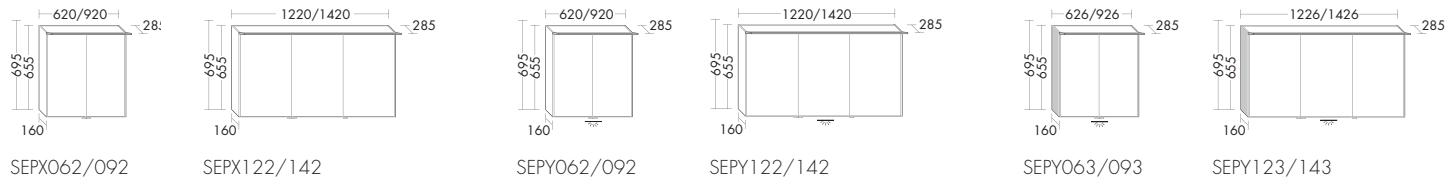

Cala is characterised by round, soft and feminine shapes. Exceptions, such as wall and mirrored cupboards, prove the rule. Wash stands with basin edges which curve inwards organically and thus make the basin appear much larger are characteristic of Cala. Just like the cupboards under the wash stand with the ergonomically concave fronts, providing additional leg room. This makes Cala attractive for rooms of all sizes – especially smaller ones.

Mirror cabinets / Mirror cabinets incl. LED-lighting of washbasin / Mirror cabinets with LED-lighting lateral incl. LED-lighting of washbasin

Illuminated mirror / Tall unit / Mid-height unit

Mineral cast washbasins incl. vanity unit

Guest bath

Illuminated mirror / Mineral cast washbasin incl. vanity unit

Thermoformed front R3 with handle / Thermoformed front R3 with long line handle | Carcass exterior: Thermoformed

Lacquered front matt with handle / Lacquered front matt with long line handle | Carcass exterior: lacquered

Lacquered front high gloss with handle / Lacquered front high gloss with long line handle | Carcass exterior: lacquered