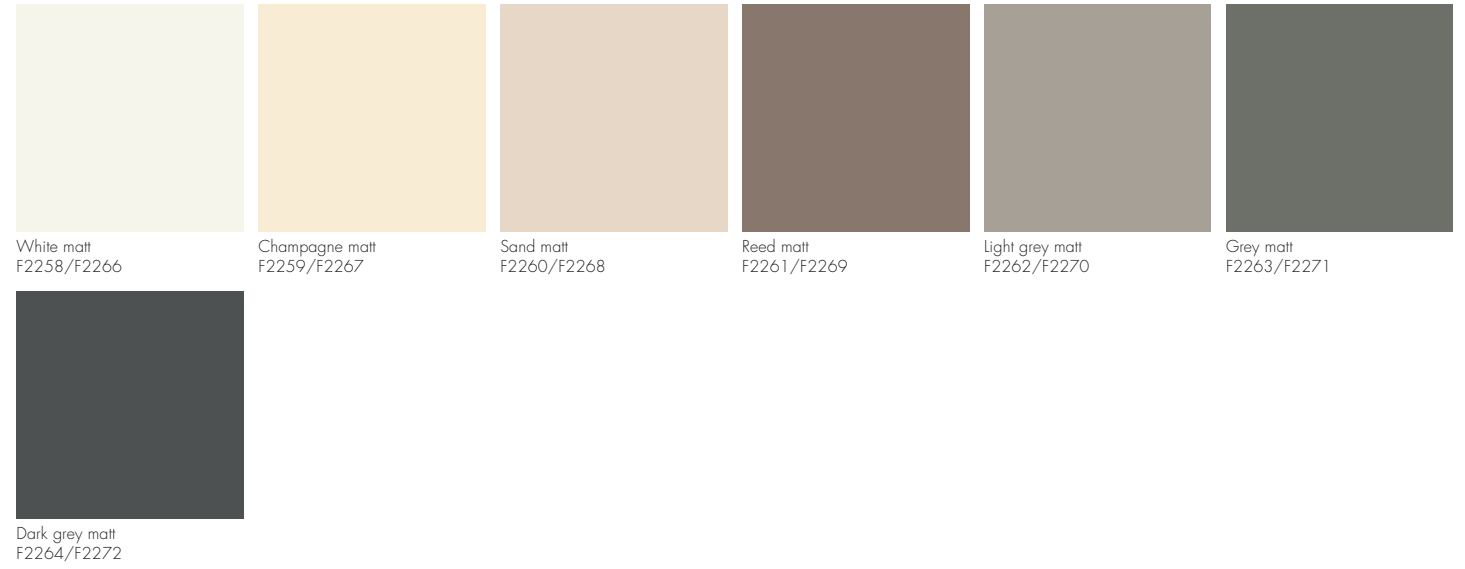

Lacquered front matt with handle / Lacquered front matt with long line handle | Carcass exterior: lacquered