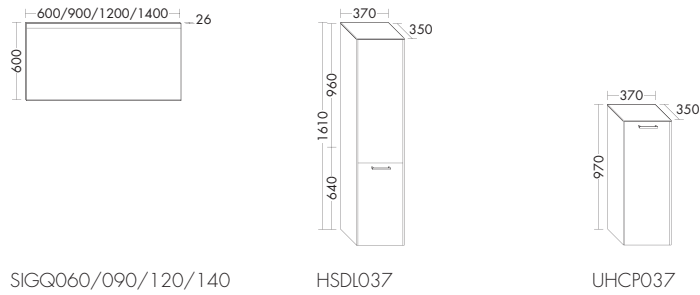

Illuminated mirror / Tall unit / Mid-height unit