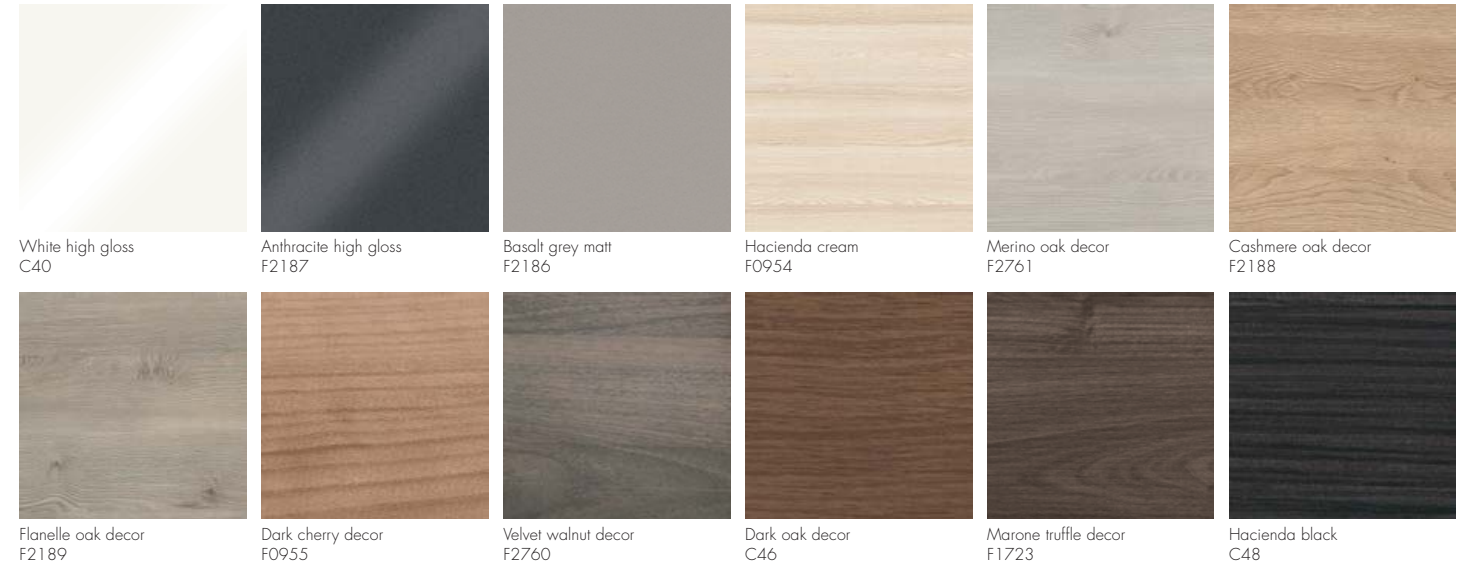

Illuminated mirror / Mineral cast washbasins incl. vanity unit

Fronts

Thermoformed front R3 | Carcass: Melamine

Handles

Cala is characterised by round, soft and feminine shapes. Exceptions, such as wall and mirrored cupboards, prove the rule. Wash stands with basin edges which curve inwards organically and thus make the basin appear much larger are characteristic of Cala. Just like the cupboards under the wash stand with the ergonomically concave fronts, providing additional leg room. This makes Cala attractive for rooms of all sizes – especially smaller ones.