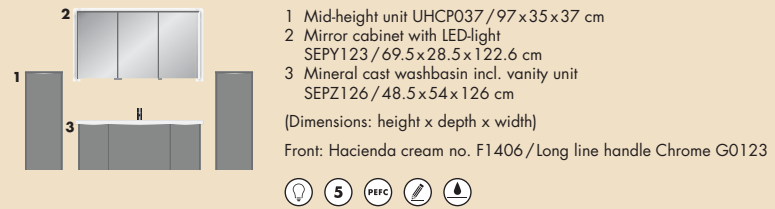

Cala 2.0 combines visual and haptic sensuality with a clear interpretation of sense of order. The semi-tall cupboards surprise on the inside with practical highlights such as the interior drawer with an integrated, individualisable order system. The mirror cabinet ensures brightening moments with lateral lighting and an innovative light canopy at the top.