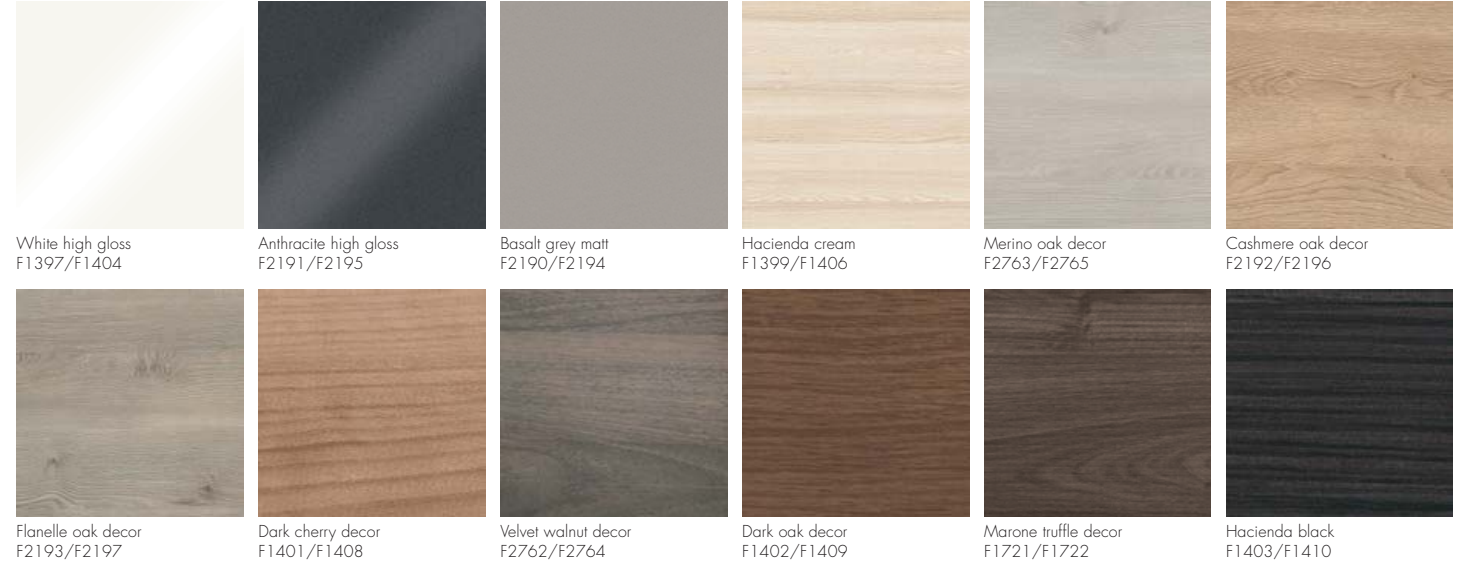

Lacquered front matt with handle / Lacquered front matt with long line handle | Carcass exterior: lacquered

Lacquered front high gloss with handle / Lacquered front high gloss with long line handle | Carcass exterior: lacquered